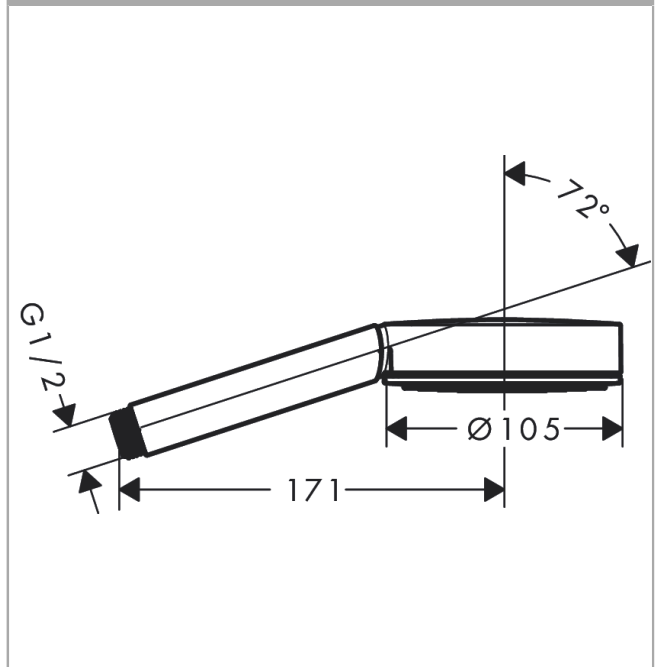

Pulsify S

Hand shower 105 1jet

Surfaces: **Chrome** Article Number: **24120000**

Description

product features

- shower head size: 105 mm
- spray type: PowderRain
- spray disc surface: graphite
- maximum flow rate at 3 bar: 13,5 l/min
- minimum flow pressure: 0,6 bar
- with internal water conduction
- rinseable screen insert
- connection thread G 1/2
- connection dimension: DN15

Technology

Design awards

reddot winner 2021

Product image

Scale drawing

Flowchart

Pulsify S
Hand shower 105 1jet
Surfaces: **Chrome** Article Number: **24120000**

Exploded Drawing

Year of production: >06/21

Pulsify S
Hand shower 105 1jet
 Surfaces: **Chrome** Article Number: **24120000**

Spare part list

Year of production: >06/21

Pos.	Description	Article Number	Price	PU
1	filter	92672000	-	1
2	seal	98058000	-	1