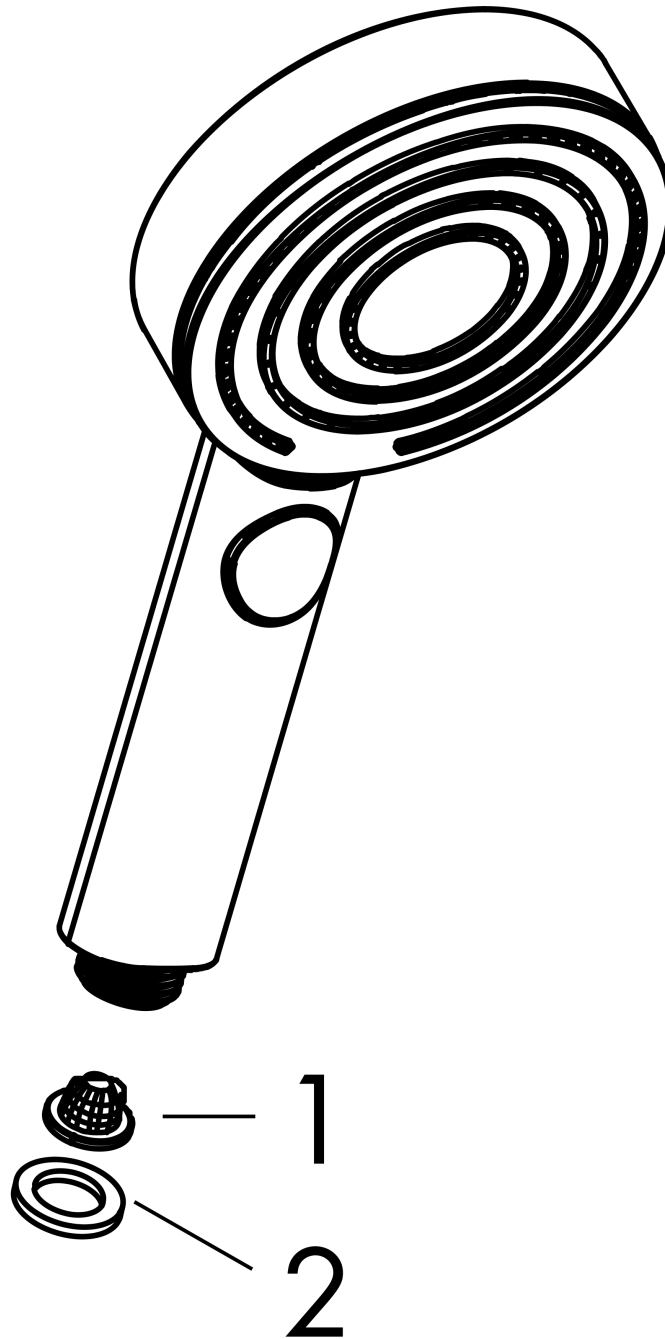

Pulsify S

Hand shower 105 1jet

Surfaces: **Chrome** Article Number: **24120000**

Description

product features

- shower head size: 105 mm
- spray type: PowderRain
- spray disc surface: graphite
- maximum flow rate at 3 bar: 13,5 l/min
- minimum flow pressure: 0,6 bar
- with internal water conduction
- rinseable screen insert
- connection thread G 1/2
- connection dimension: DN15

Technology

Design awards

reddot winner 2021

Product image

Scale drawing

Flowchart

Pulsify S
Hand shower 105 1jet
Surfaces: **Chrome** Article Number: **24120000**

Exploded Drawing

Year of production: >06/21

Pulsify S
Hand shower 105 1jet
 Surfaces: **Chrome** Article Number: **24120000**

Spare part list

Year of production: >06/21

Pos.	Description	Article Number	Price	PU
1	filter	92672000	-	1
2	seal	98058000	-	1