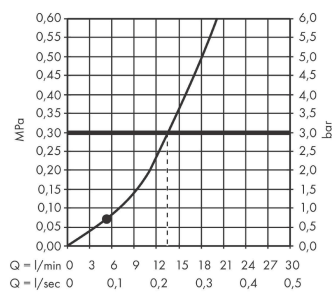

Pulsify S

Hand shower 105 1jet

Surfaces: **Chrome** Article Number: **24120000**

Description

product features

- shower head size: 105 mm
- spray type: PowderRain
- spray disc surface: graphite
- maximum flow rate at 3 bar: 13,5 l/min
- minimum flow pressure: 0,6 bar
- with internal water conduction
- rinseable screen insert
- connection thread G 1/2
- connection dimension: DN15

Technology

Design awards

reddot winner 2021

Product image

Scale drawing

Flowchart

Pulsify S
Hand shower 105 1jet
Surfaces: **Chrome** Article Number: **24120000**

Exploded Drawing